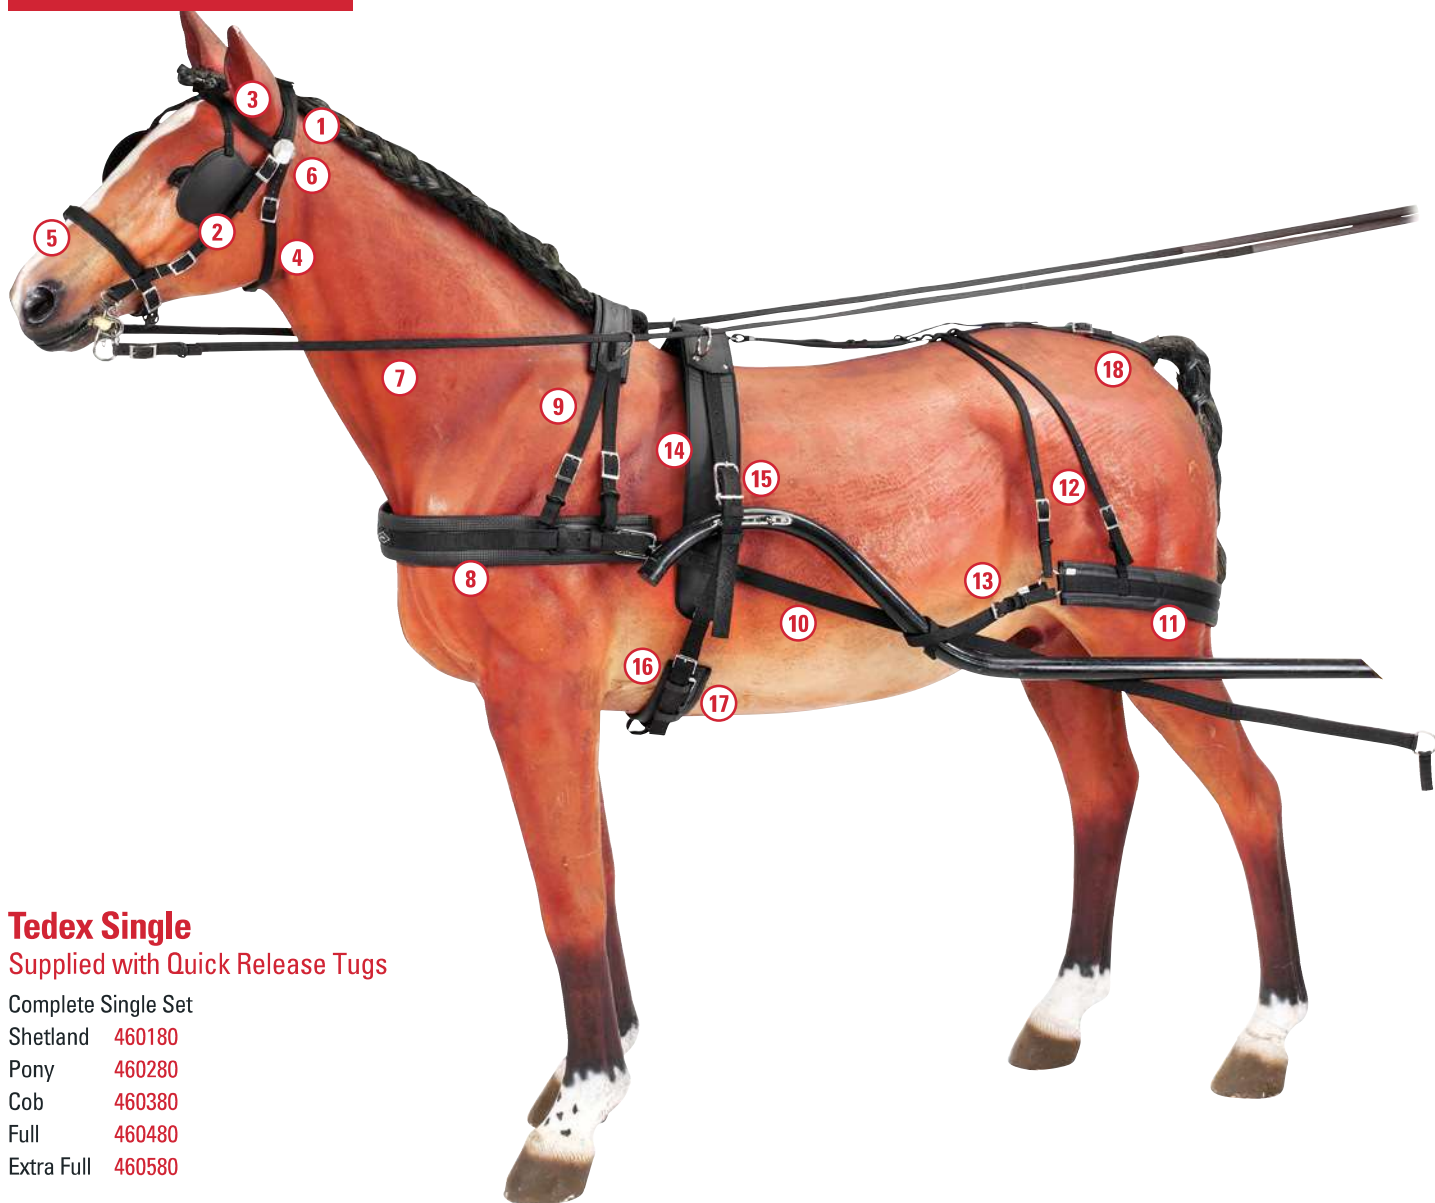

TEDEX SINGLE

Tedex Single

Supplied with Quick Release Tugs

Complete Single Set

Shetland	460180
Pony	460280
Cob	460380
Full	460480
Extra Full	460580

Components	Shetland	Pony	Cob	Full	Extra Full
1 Tedex Headpiece	460102	460202	460302	460402	460502
2 Tedex Blinkers & Cheeks	460103	460203	460303	460403	460503
3 Tedex Browband	460104	460204	460304	460404	460504
4 Tedex Throatlash	460105	460205	460305	460405	460505
5 Noseband	460106	460206	460306	460406	460506
6 Plain Rosettes - Small (Pair)	523180	523180	523190	523190	523190
7 Tedex Reins	460111	460211	460311	460411	460511
8 Tedex Breast collar Front	460120	460220	460320	460420	460520
9 Tedex Wither Strap	460121	460221	460321	460421	460521
10 Tedex Traces	460130	460230	460330	460430	460530
11 Tedex Breeching Seat	460140	460240	460340	460440	460540
12 Tedex Hip Strap	460141	460241	460341	460441	460541
13 Tedex Breeching Strap	460142	460242	460342	460442	460542
14 Tedex Saddle (includes backband)	460150	460250	460350	460450	460550
15 Tedex Tugs - Quick Release	460065	460065	460065	460065	460065
16 Tedex Girth	460151	460251	460351	460451	460551
17 Tedex Bellyband	460161	460261	460361	460461	460561
18 Tedex Crupper	460170	460270	460370	460470	460570
- Harness bag	101002	101002	101002	101002	101002