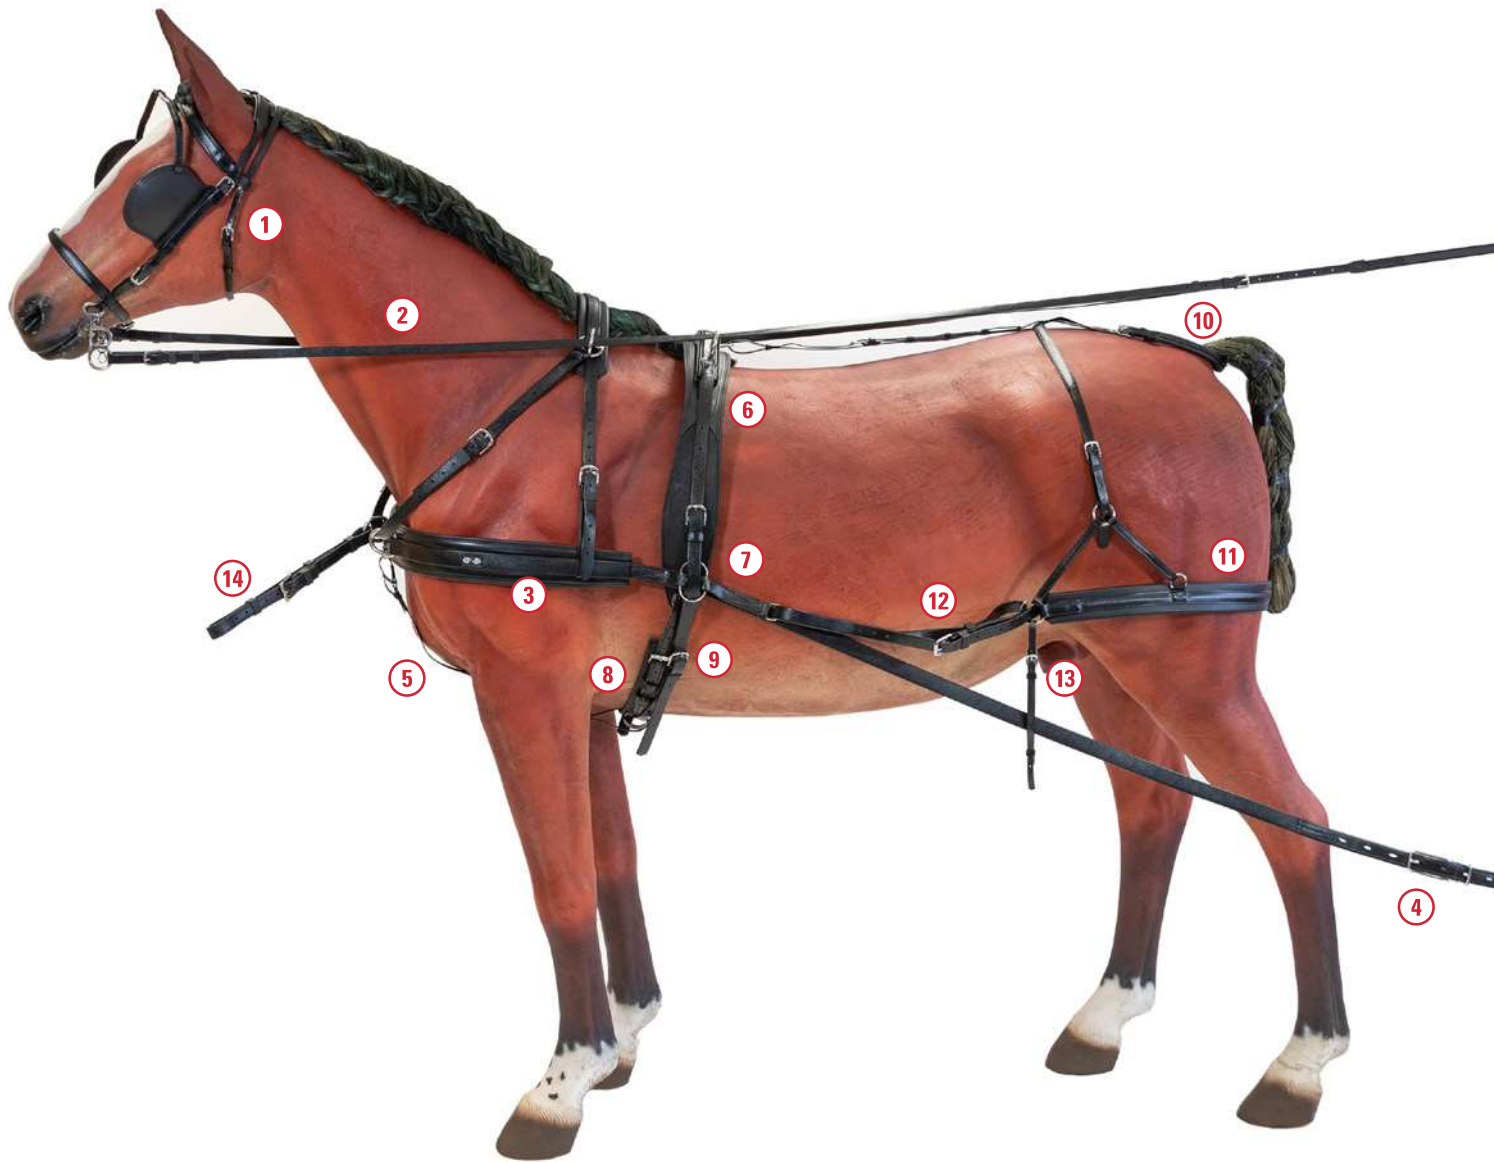

Perfect entry level harness for simplicity and practicality.

Combinations

Single and pair.

Key Features

- Combination breastplate for easy single / pair conversion.
- Quick release tugs.

SL PLUS SINGLE

SL Plus Single

Single to pair conversion

Extra parts required to convert 2 x SL Plus singles into one pair:

- 1 Set of Pair Reins
- 2 Pairs of Breastplate-to-Saddle Straps
- 1 Set of Pole Straps

Unique Options for this harness

- Combo Breastplate to easily change from single to pair.

SL Plus single hip strap on breeching.

SL PLUS PAIR

SL Plus Pair

Complete Pair Set

Pony 483014
 Cob 483016
 Full 483018

Components

- 1 Bridle Complete
- 2 Reins
- 3 Breastplate Combo
- 4 Combo Trace Buckles 32mm (1 1/4")
- 5 False Martingale
- 6 Saddle
- 7 Breastplate-to-Saddle Straps (Pair)
- 8 Girth
- 9 False Belly Band
- 10 Crupper
- 11 Breeching
- 12 Breeching Straps (Pair)
- 13 Trace Carry Straps (Pair)
- 14 Pole Straps (Pair)
- SL Plus Harness Bag