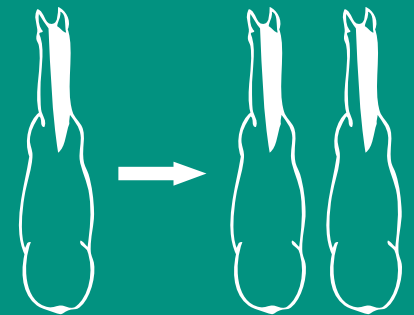

SL Plus Standard Specifications

BRIDLE	Well shaped blinkers for good eye clearance and forward vision. Padded headpiece.
REINS	S-Grip hand parts with black front part.
BREASTPLATE	Combination style for single and pair use.
TRACES	32mm (1 1/4") adjustable for length at the vehicle end via combo buckles.
SADDLE	Zilco elastomeric flexible tree. Soft waffle covered padding. Fixed pads.
GIRTH STRAPS	25mm (1").
GIRTH	Soft waffle padding. Soft "no pinch" keepers. Buckles 25mm (1").
TUGS	Quick release tugs 25mm (1").
BREECHING	Comfortable padded seat with single hip strap.
CRUPPER	Soft waffle dock.
STRAPPING	Strong Zilco coated webbing that is flexible and smooth for easy wipe clean maintenance.

Perfect entry level harness for simplicity and practicality.

Combinations

Single and pair.

Key Features

- Combination breastplate for easy single / pair conversion.
- Quick release tugs.

SL PLUS SINGLE

SL Plus Single

Complete Single Set

Pony **483004**
 Cob **483006**
 Full **483008**

Components	Qty	Pony	Cob	Full
1 Bridle Complete	1	483104	483106	483108
2 Reins	1	483204	483206	483208
3 Breastplate Combo	1	483304	483306	483308
4 Combo Trace Buckles 32mm (1 1/4")	2	474247	474247	474247
5 False Martingale	1	483344	483346	483348
6 Saddle	1	483364	483366	483368
7 Tugs - Quick Release 25mm (1") (Pair)	1	483380	483380	483380
8 Girth	1	483404	483406	483408
9 False Belly Band	1	483424	483426	483428
10 Crupper	1	483444	483446	483448
11 Breeching	1	483464	483466	483468
12 Breeching Straps (Pair)	1	483481	483482	483483
13 Trace Carry Straps (Pair)	1	445037	445039	445039
- SL Plus Harness Bag	1	101003	101003	101003

Single to pair conversion

Extra parts required to convert 2 x SL Plus singles into one pair:

- 1 Set of Pair Reins
- 2 Pairs of Breastplate-to-Saddle Straps
- 1 Set of Pole Straps

Unique Options for this harness