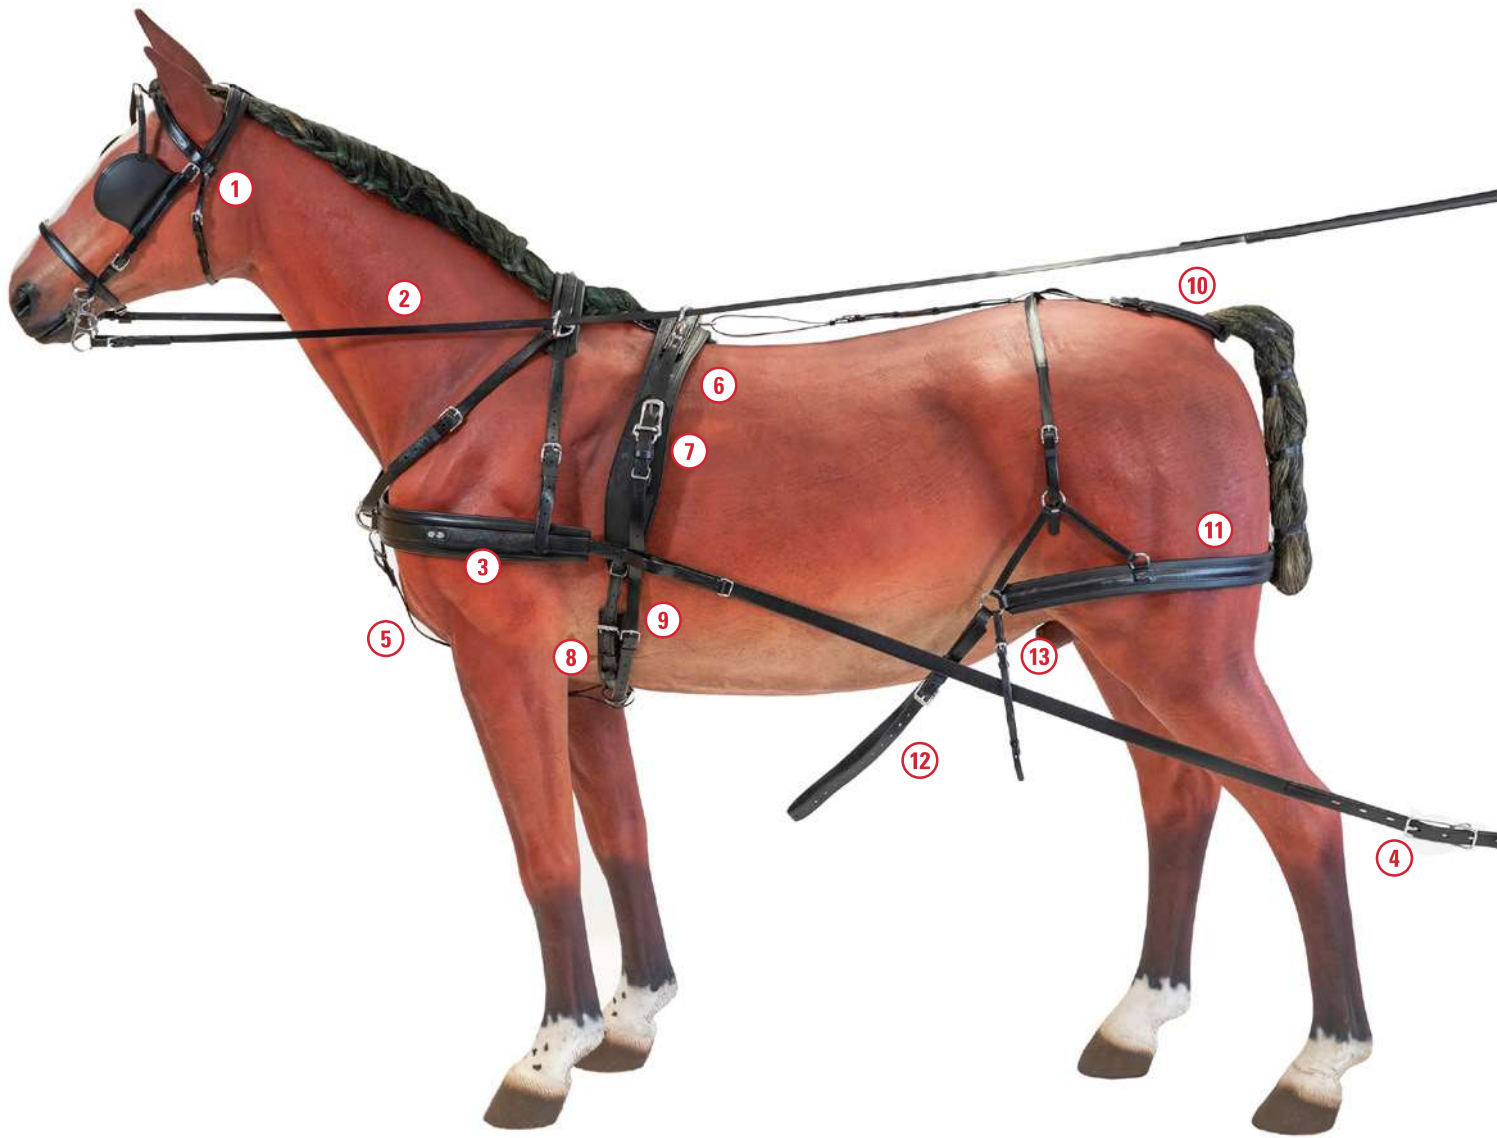

The combination breastplate allows easy transition between single and pair with minimum effort or expense. Quality materials and easy maintenance make SL Plus an attractive and inexpensive way to enjoy any type of driving activity.

SL Plus Standard Specifications

BRIDLE	Well shaped blinkers for good eye clearance and forward vision. Padded headpiece.
REINS	S-Grip hand parts with black front part.
BREASTPLATE	Combination style for single and pair use.
TRACES	32mm (1 1/4") adjustable for length at the vehicle end via combo buckles.
SADDLE	Zilco elastomeric flexible tree. Soft waffle covered padding. Fixed pads.
GIRTH STRAPS	25mm (1").
GIRTH	Soft waffle padding. Soft "no pinch" keepers. Buckles 25mm (1").
TUGS	Quick release tugs 25mm (1").
BREECHING	Comfortable padded seat with single hip strap.
CRUPPER	Soft waffle dock.
STRAPPING	Strong Zilco coated webbing that is flexible and smooth for easy wipe clean maintenance.

Perfect entry level harness for simplicity and practicality.

Combinations

Single and pair.

Key Features

- Combination breastplate for easy single / pair conversion.
- Quick release tugs.

SL PLUS SINGLE

SL Plus Single

Single to pair conversion

Extra parts required to convert 2 x SL Plus singles into one pair:

- 1 Set of Pair Reins
- 2 Pairs of Breastplate-to-Saddle Straps
- 1 Set of Pole Straps

Unique Options for this harness