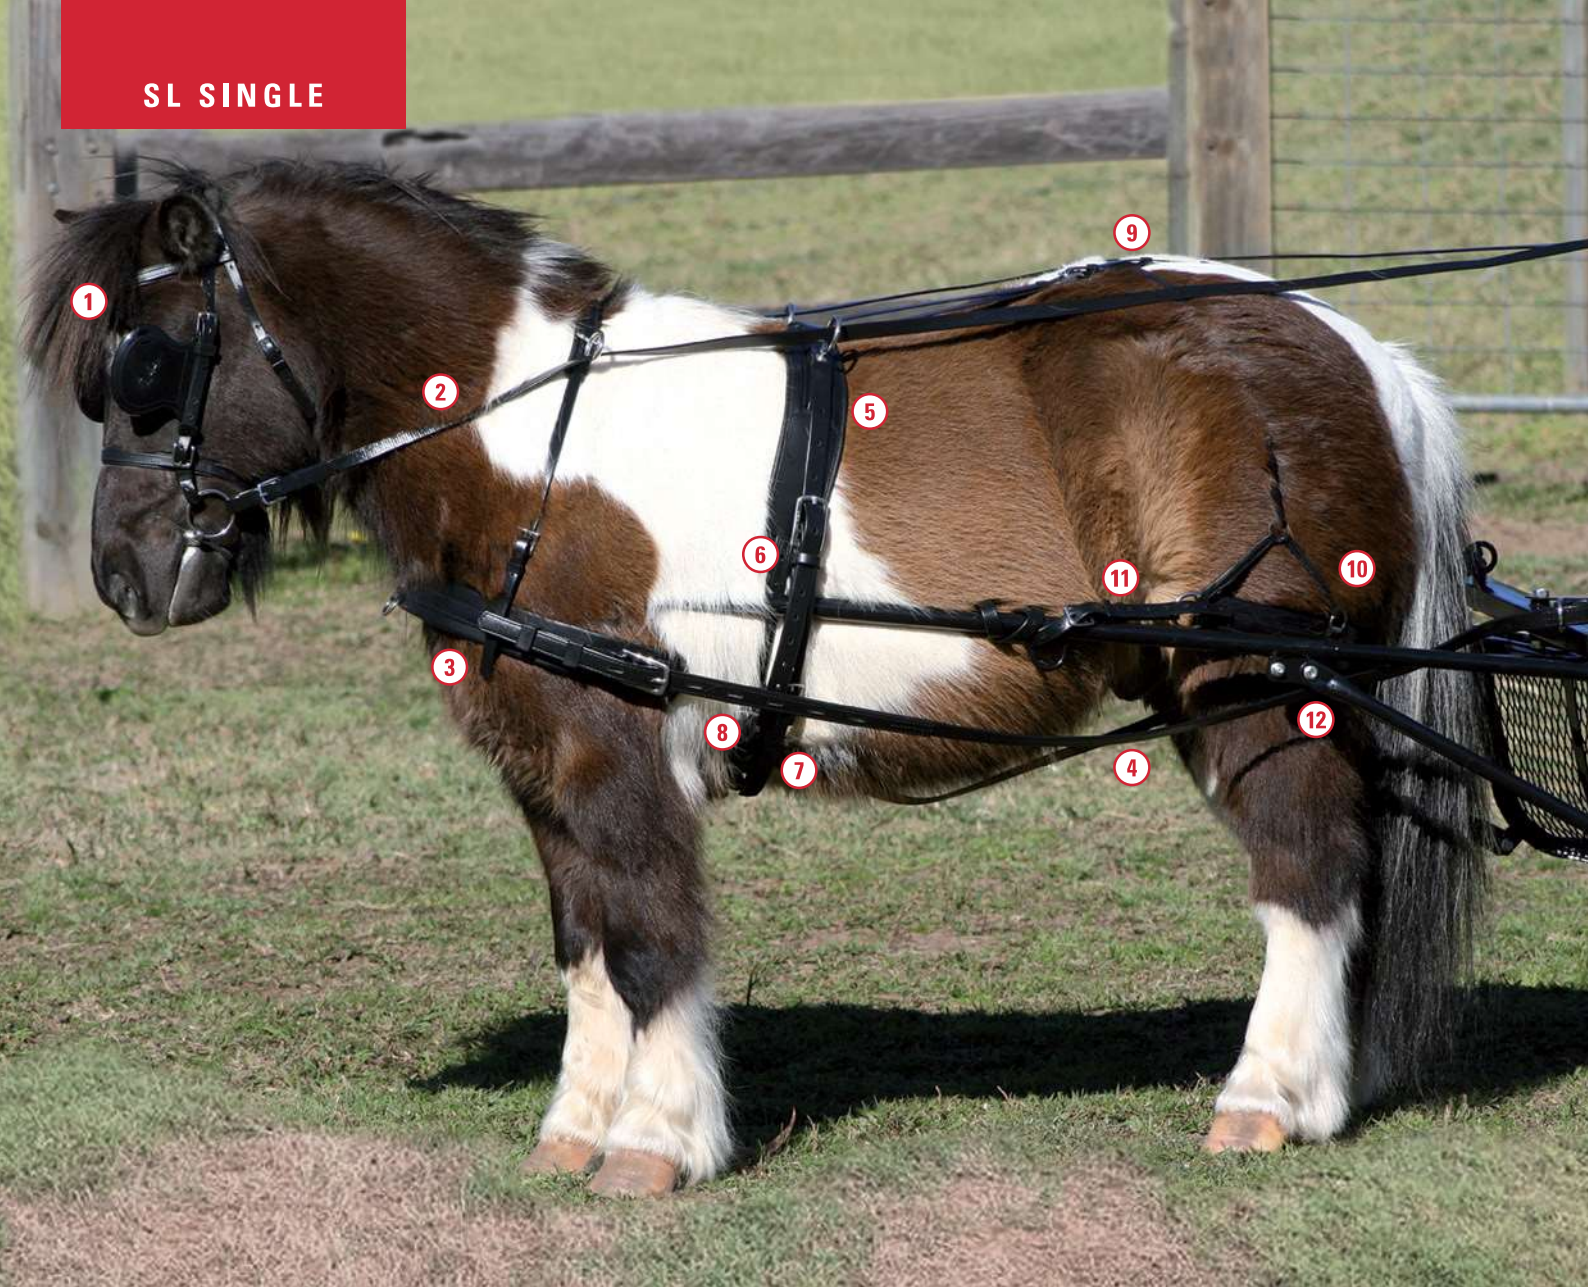

SL SINGLE

SL Single

Complete Single Set

Mini	449004
Shetland	448004
Small Pony	447004

Standard single harness with flexi-treeless saddle, adjustable shaft tugs, and includes trace carry straps.

Components	Qty	Mini	Shetland	Small Pony
1 Extended Head Bridle (Complete)	1	449304	448304	447304
2 SL S-Grip Single Reins	1	449504	448504	448504
3 SL Breastplate	1	449104	448104	448104
4 SL 25mm (1") Traces (Pair)	1	449603	448604	447604
5 SL Treeless Saddle (25mm (1") girth points)*	1	449564	448564	447564
6 SL Shaft Tugs	1	448580	448580	448580
7 SL Girth (25mm (1") buckles)	1	449464	448464	448464
8 SL False Belly Band	1	449444	448444	448444
9 SL Crupper	1	449404	448404	448404
10 SL Breeching	1	449204	448204	444358
11 SL Breeching Straps (Pair)	1	449220	448220	448220
12 Shetland/Mini Trace Carry Straps (Pair)	1	445033	445033	445033
- Harness Bag	1	101001	101001	101001