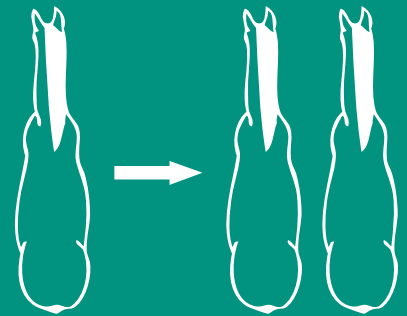

Extra parts required to convert 2 x Brun singles into one pair:

- 1 Set of Pair Reins
- 1 Set of Pole Straps
- 2 Pairs of Breastplate-to-saddle straps (430280)