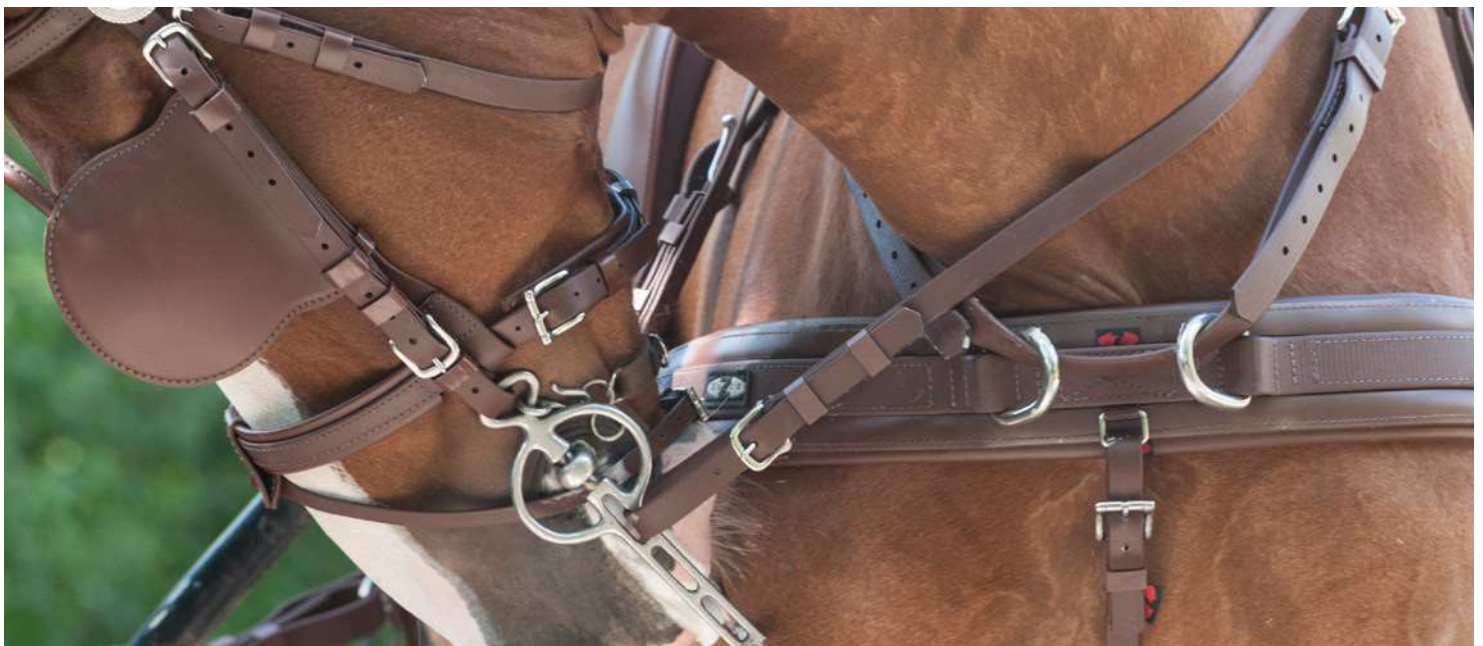

Average weight per standard single set:

- Pony 8.75kg
- Cob 9.75kg
- Full 10.5kg

Each Brun set is supplied in a smart brown, ventilated harness bag.

Sizes:

Pony, Cob and Full (sizes can be mixed).

Brun Standard Specifications

BRIDLE	Winker stays with adjustable wire core. Hanging noseband, adjustable both sides (Cob and Full) Strap widths: Cob and Full - 19mm (3/4") Strap widths Pony - 13mm (1/2").
BREASTPLATE	Combination breastplate and traces for dual single / pair. Width 85mm (3 1/3").
FALSE MARTINGALE	Snaps to girth. Width 19mm (3/4").
WITHER STRAP	Swivel rein rings. Strap width 25mm. (1").
TRACES	Integral with breastplate. Trace width 32mm (1 1/4").
SADDLE	Width: 100 mm (4").
SADDLE PADS	Detachable for individual positioning. Standard depth Pony - 30mm (1 1/3") and Cob and Full - 45mm (1 3/4").
BREECHING	Double hip straps: All sizes 19mm (3/4") width.
BREECHING SEAT	Padding width 60mm (2 1/2").
REINS	Supplied as standard with Z-Grip reins (Other styles can be requested).
GIRTH STRAPS	25mm (1") width.
TUGS	Quick Release is standard on singles. Width 25mm (1").
STRAPPING	Matt brown. Smooth and easy to clean. Marathon strength.

Aesthetically traditional with all the advantages of modern synthetic materials.

Combinations

Single, pair and team.

Key Features

- Combination breastplate.
- Quick release tugs to suit all shaft styles.