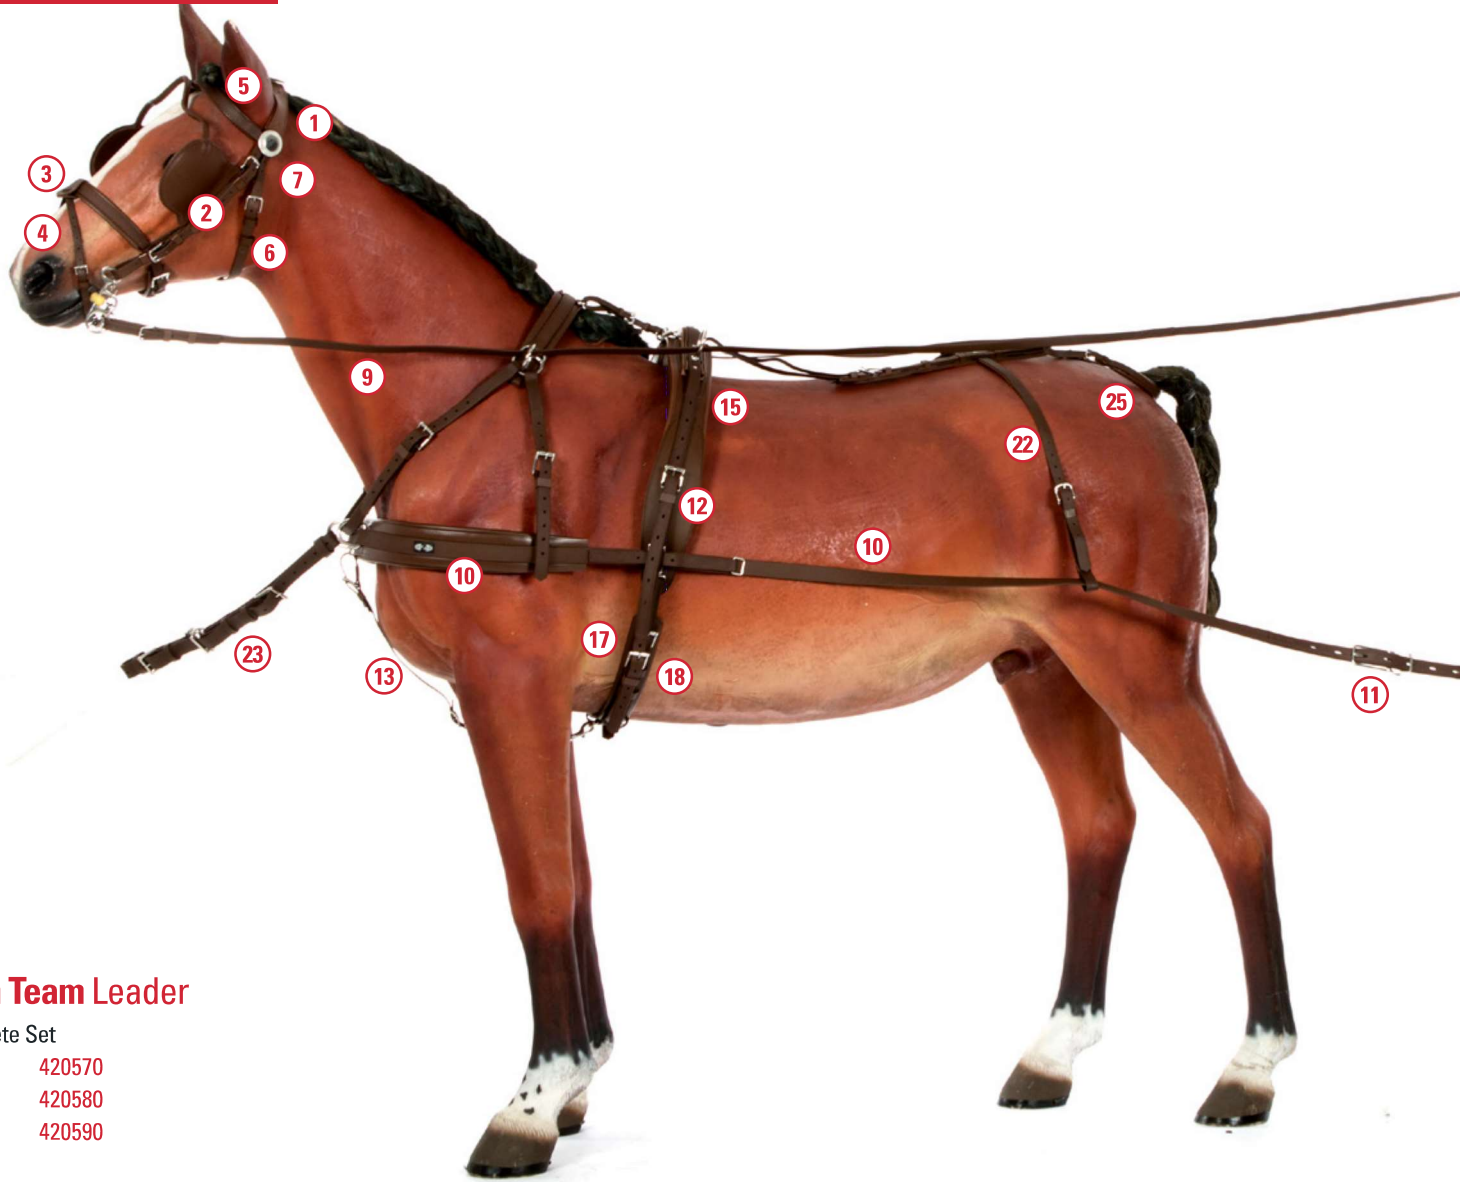

Brun Team Leader

Complete Set

- Pony 420570
- Cob 420580
- Full 420590

Components	Qty	Cob	Full	Extra Full	Components	Qty	Cob	Full	Extra Full
1 Bridle headpiece	4	430012	430016	430020	14 Pole straps	1	430602	430605	430605
2 Blinkers and cheeks	4	430412	430417	430421	15 Saddle -leaders	2	430850	430855	430865
3 Noseband	4	430032	430034	430036	16 Saddle-wheelers	2	430872	430874	430876
4 Flash converter and strap	4	430042	430044	430046	17 Girth	4	430582	430585	430587
5 Browband	4	430052	430054	430056	18 False bellyband	4	430592	430595	430597
6 Throatlash	4	430062	430064	430066	19 Breeching	2	430360	430362	430364
7 Rosettes (Pair)	4	446841	446842	446842	20 Breeching straps	2	430811	430811	430811
8 Reins for pair- Z-Grip	1	434103	434105	434107	21 Trace carriers (Pair)	2	430830	430830	430830
9 Reins for team leaders	1	434303	434305	434307	22 Leader trace carry strap	2	430792	430797	430799
10 Breastplate and traces-combo	4	430252	430254	430256	23 Leader quick release coupler	1	430818	430818	430818
11 Combo buckles 32mm (1 1/4")	8	474247	474247	474247	24 Roger rings (Pair)	1	430838	430840	430840
12 Breastplate to saddle strap (Pair)	4	430280	430280	430280	25 Crupper	4	430460	430463	430467
13 False martingale	4	430632	430636	430638	- Harness bag	4	101007	101007	101007