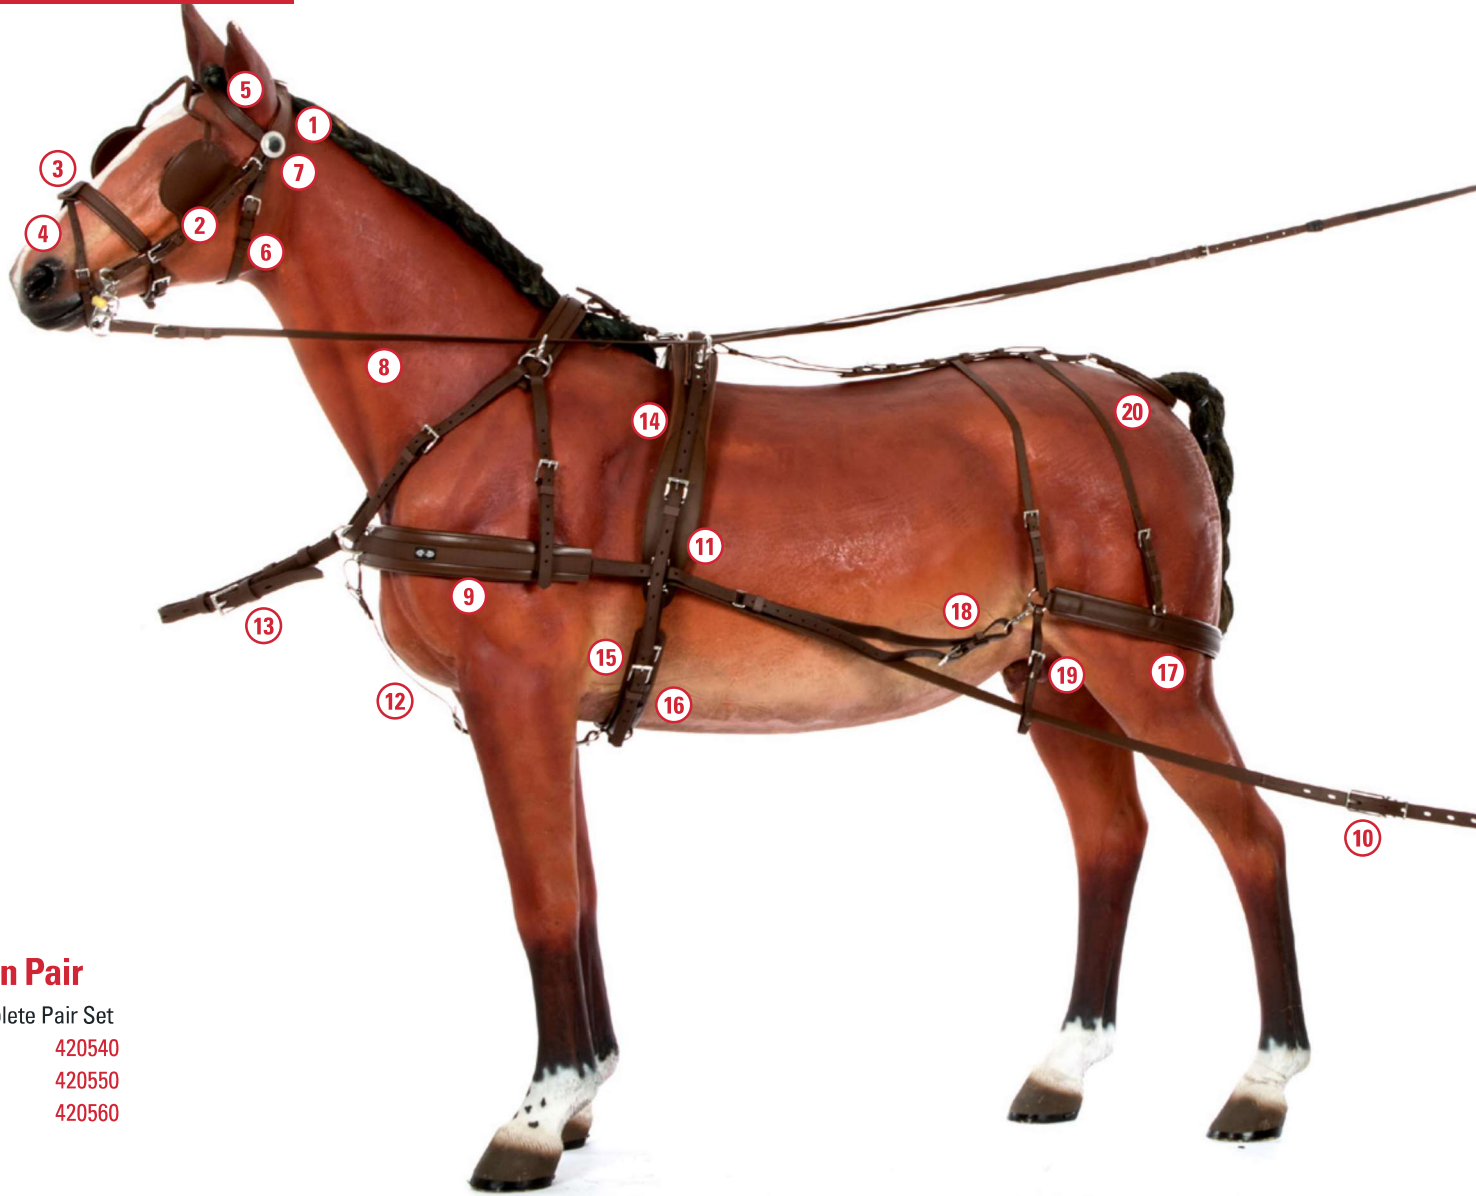

BRUN PAIR

Brun Pair

Complete Pair Set

Pony	420540
Cob	420550
Full	420560

Components	Qty	Pony	Cob	Full
1 Bridle headpiece	2	430012	430016	430020
2 Blinkers and cheeks	2	430412	430417	430421
3 Noseband	2	430032	430034	430036
4 Flash converter and strap	2	430042	430044	430046
5 Browband	2	430052	430054	430056
6 Throatlash	2	430062	430064	430066
7 Rosettes (Pair)	2	446841	446842	446842
8 Reins for pair - Z-grip	1	434103	434105	434107
9 Breastplate and traces - combo	2	430252	430254	430256
10 Combo buckles 32mm (1 1/4")	4	474247	474247	474247
11 Breastplate to saddle strap (Pair)	2	430280	430280	430280
12 False martingale	2	430632	430636	430638
13 Pole straps	1	430602	430605	430605
14 Saddle	2	430850	430855	430865
15 Girth	2	430582	430585	430587
16 False bellyband	2	430592	430595	430597
17 Breeching	2	430360	430362	430364
18 Breeching straps	2	430811	430811	430811
19 Trace carriers (Pair)	2	430830	430830	430830
20 Crupper	2	430460	430463	430467
- Harness bag	2	101007	101007	101007

Pair to single conversion