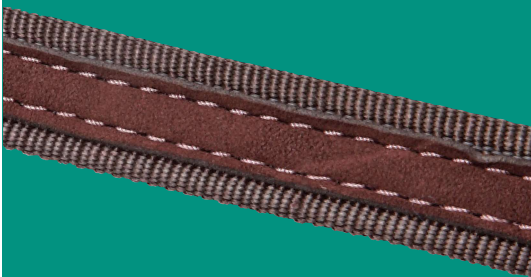

## Pair to single conversion

Extra parts required to convert one side of an Elite pair harness into one single:

- 1 Set of Single Reins
- 1 Elite Single Breastplate
- 1 Pair of Breeching Straps
- 1 Pair of 32mm (1 1/4") Quick Release Tugs

### Unique Options for this harness

- S-Grip reins with sewn suede strip on the hand section (from page 73).  
Pony - 445cm (14'7"): 434523  
Cob - 472cm (15'6"): 434525  
Full - 508cm (16'8"): 434527
- If breeching is not required, see page 104 for a choice of trace carrier options.
- Pole straps: page 108 for further choices.
- Reins supplied are Z-Grip, but other rein choices are available on request (from page 73).