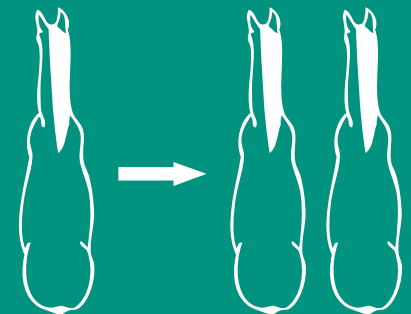

## Elite Single

Complete Single Set

Cob 431131

Full 431132

Extra Full 431133

Components	Qty	Cob	Full	Extra Full
1 Headpiece	1	444056	444058	444060
2 Browband	1	432110	432111	432112
3 Throatlash	1	432186	432188	432190
4 Zilco Filigree Rosettes (Pair)	1	446842	446842	446843
5 Noseband	1	431412	431418	431419
6 Flash Converter & Strap	1	431406	431408	431410
7 Blinkers	1	431417	431421	431426
8 Z-Grip Single Reins	1	434005	434007	434007
9 Elite Single Breastplate	1	444186	444188	444189
10 Elite/ZGB Saddle	1	432847	432848	432849
11 Elite/ZGB Saddle Connecting Straps	1	433027	433028	433029
12 Quick Release Tugs 32mm (1 1/4")	1	444815	444815	444815
13 Elite/ZGB Girth	1	432406	432407	432408
14 Elite/ZGB False Martingale	1	431636	431638	431639
15 Elite/ZGB False Bellyband	1	432426	432427	432428
16 Elite/ZGB Complete Breeching	1	431806	431807	431808
17 Breeching Straps for Single harness	1	431810	431811	431811
18 Trace Carry Straps	1	445037	445039	445039
19 Elite Dee End Traces 50mm (2")	1	436205	436207	436208
20 Standard Crupper	1	444463	444467	444469
- Elite/ZGB Harness Bag	1	101006	101006	101006

## Single to pair conversion

Extra parts required to convert 2 x Elite singles into one pair:

- 1 Set of Pair Reins
- 2 Elite Pair Breastplates
- 2 Pairs of Breeching Straps for Pair
- 2 Pairs of Loose Buckle Pieces
- 1 Set of Pole Straps