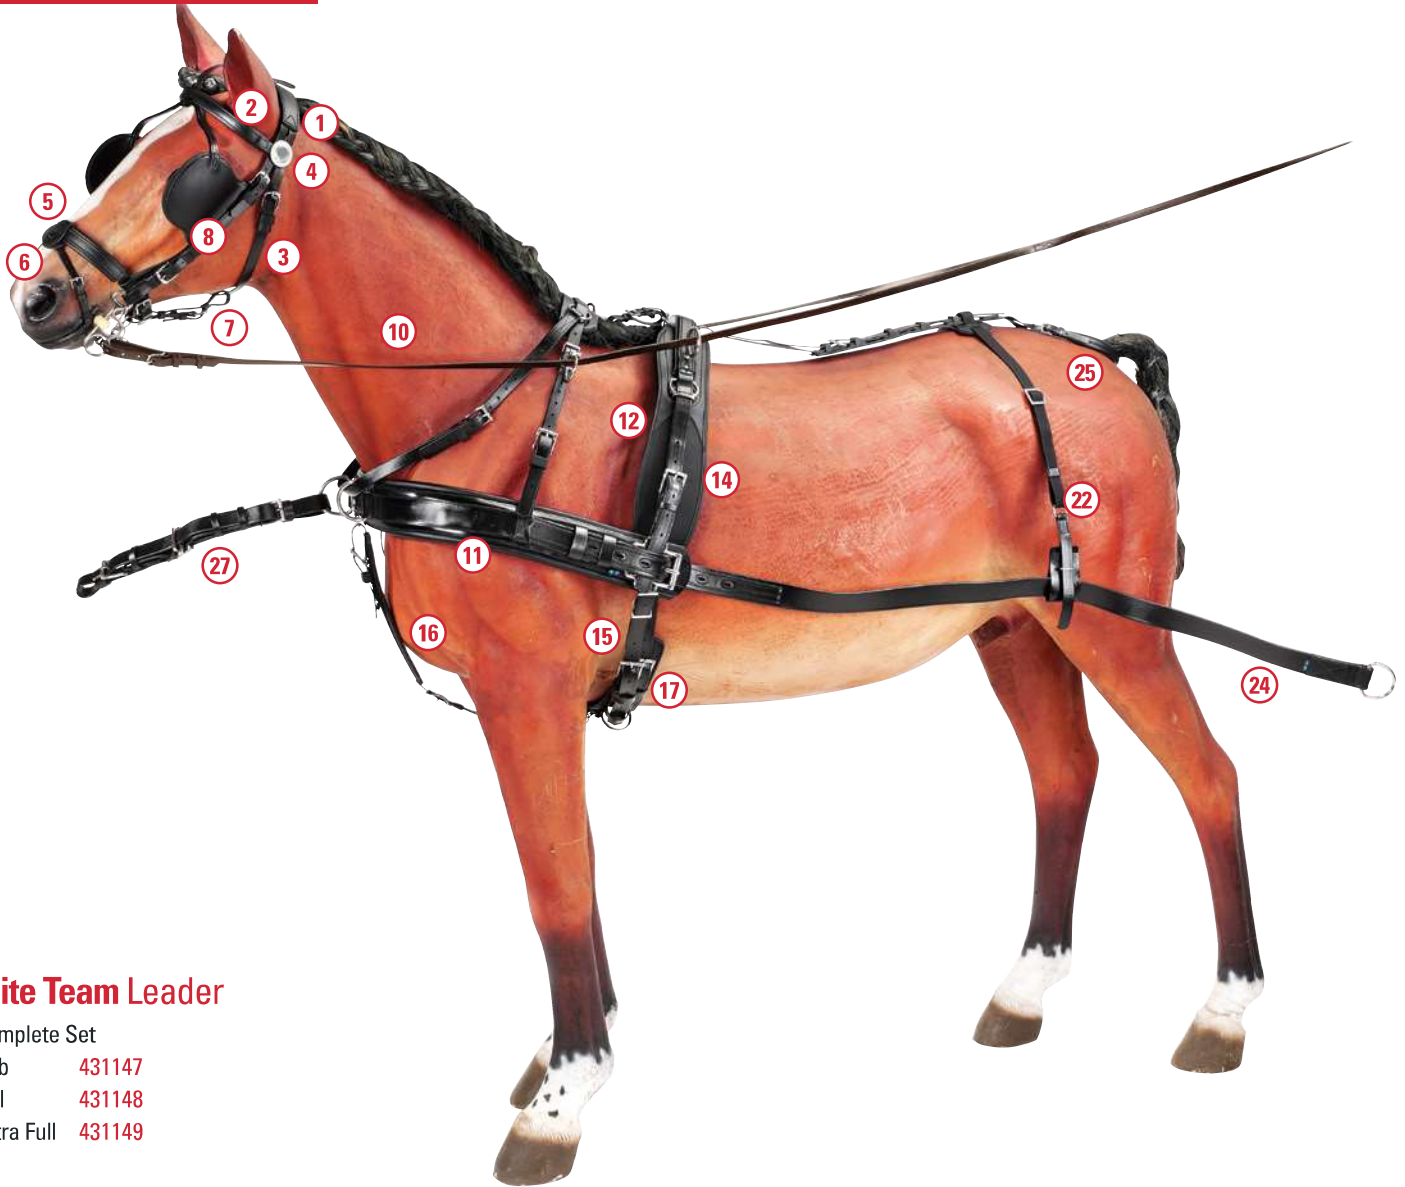

ELITE TEAM

Elite Team Leader

Complete Set

Cob 431147

Full 431148

Extra Full 431149

Components	Qty	Cob	Full	Extra Full	Components	Qty	Cob	Full	Extra Full
1 Headpiece	4	444056	444058	444060	15 Elite/ZGB Girth	4	432406	432407	432408
2 Browband	4	432110	432111	432112	16 Elite/ZGB False Martingale	4	431636	431638	431639
3 Throatlash	4	432186	432188	432190	17 Elite/ZGB False Bellyband	4	432426	432427	432428
4 Zilco Rosettes (Pair)	4	446842	446842	446843	18 Loose Buckle Piece	2	445078	445078	445078
5 Noseband	4	431412	431418	431419	19 Elite/ZGB Complete Breeching	2	431806	431807	431808
6 Flash Converter & Strap	4	431406	431408	431410	20 Breeching Straps for Pairs harness	2	445074	445075	445075
7 Gullet Safety Strap	4	432180	432180	432180	21 Trace Carry Straps	2	445037	445039	445039
8 Blinkers	4	431417	431421	431426	22 Elastic Trace Carry Strap	2	432522	432522	432522
9 Z-Grip Pair Reins	1	434105	434107	434107	23 Elite Traces for wheelers 50mm (2")	2	436205	436207	436208
10 Z-Grip Team Leader Reins (fixed)	1	434305	434307	434307	24 Elite Traces for leaders 50mm (2")	2	436207	436208	436209
11 Elite Pair Breastplate	4	444948	444949	444950	25 Crupper	4	444463	444467	444469
12 Elite/ZGB Saddle	2	432847	432848	432849	26 Large Roger Rings	1	432535	432535	432535
13 Elite/ZGB Team Wheeler Saddle (figure 8)	2	432853	432854	432855	27 Quick Release Coupling Strap	1	432518	432518	432518
14 Elite/ZGB Saddle Connecting Straps	4	433027	433028	433029	28 Quick Release Pole Straps	1	432607	432607	432607
					- Elite/ZGB Harness Bag	4	101006	101006	101006